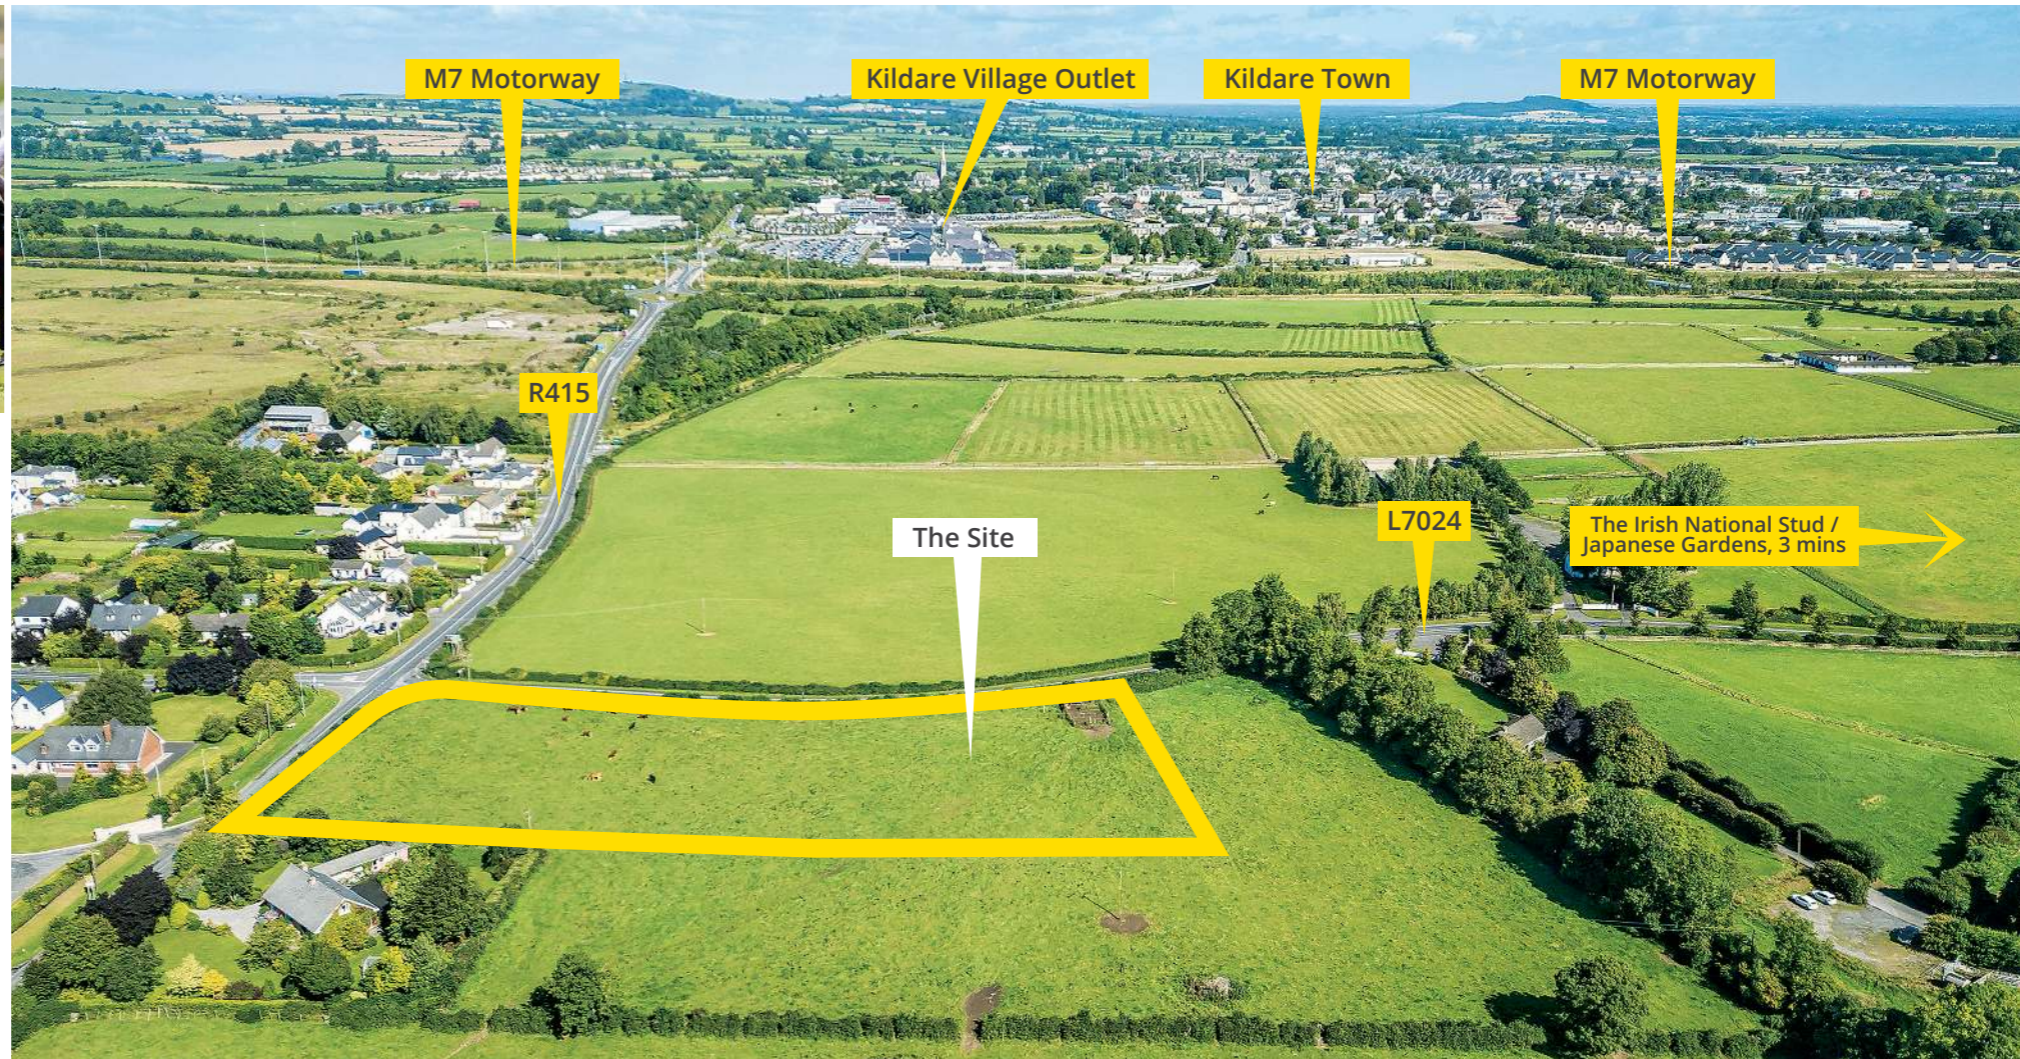

Japanese Gardens

The Irish National Stud

Kildare Races

Kildare Cathedral

Location

The sites are strategically located overlooking The Irish National Stud Lands, just off the M7 motorway at Exit 13 Kildare Village and adjacent to Kildare Town. Kildare Town is situated 50 km southwest of Dublin City Centre and 25 minutes drive time from the Red Cow M50 Interchange. The town is very well serviced by Public Transport with Main Line Rail and Commuter Rail Services from Kildare Train station, along with numerous Bus Services including the popular Dublin Coach (Green Bus) M7 express from Kildare Village which is a mere 10 mins walk from Walker Hall.

DESCRIPTION

Walker Hall comprises 11 fully serviced sites, each site enjoys a south facing rear garden and over looks the The Irish National Stud Lands to the front providing the optimum aspect for you to design and build your dream home. Access roads, paths and a large landscaped public open space will be fully completed by the developer, and all mains services are available on site and are ready for connection.

SERVICES

- Mains Water
- Mains Sewerage
- ESB
- Fibre Broadband
- Public Lighting
- Footpaths link to Kildare Village Outlet and Kildare Town.

PLANNING

Planning permission has been granted by Kildare County Council under planning reference 18/617 for this development of 11 serviced sites. Each site owner will be required to submit their individual house design only to Kildare County Council for approval.

Please note site owners DO NOT have to comply with local need criteria.

Prices on Application